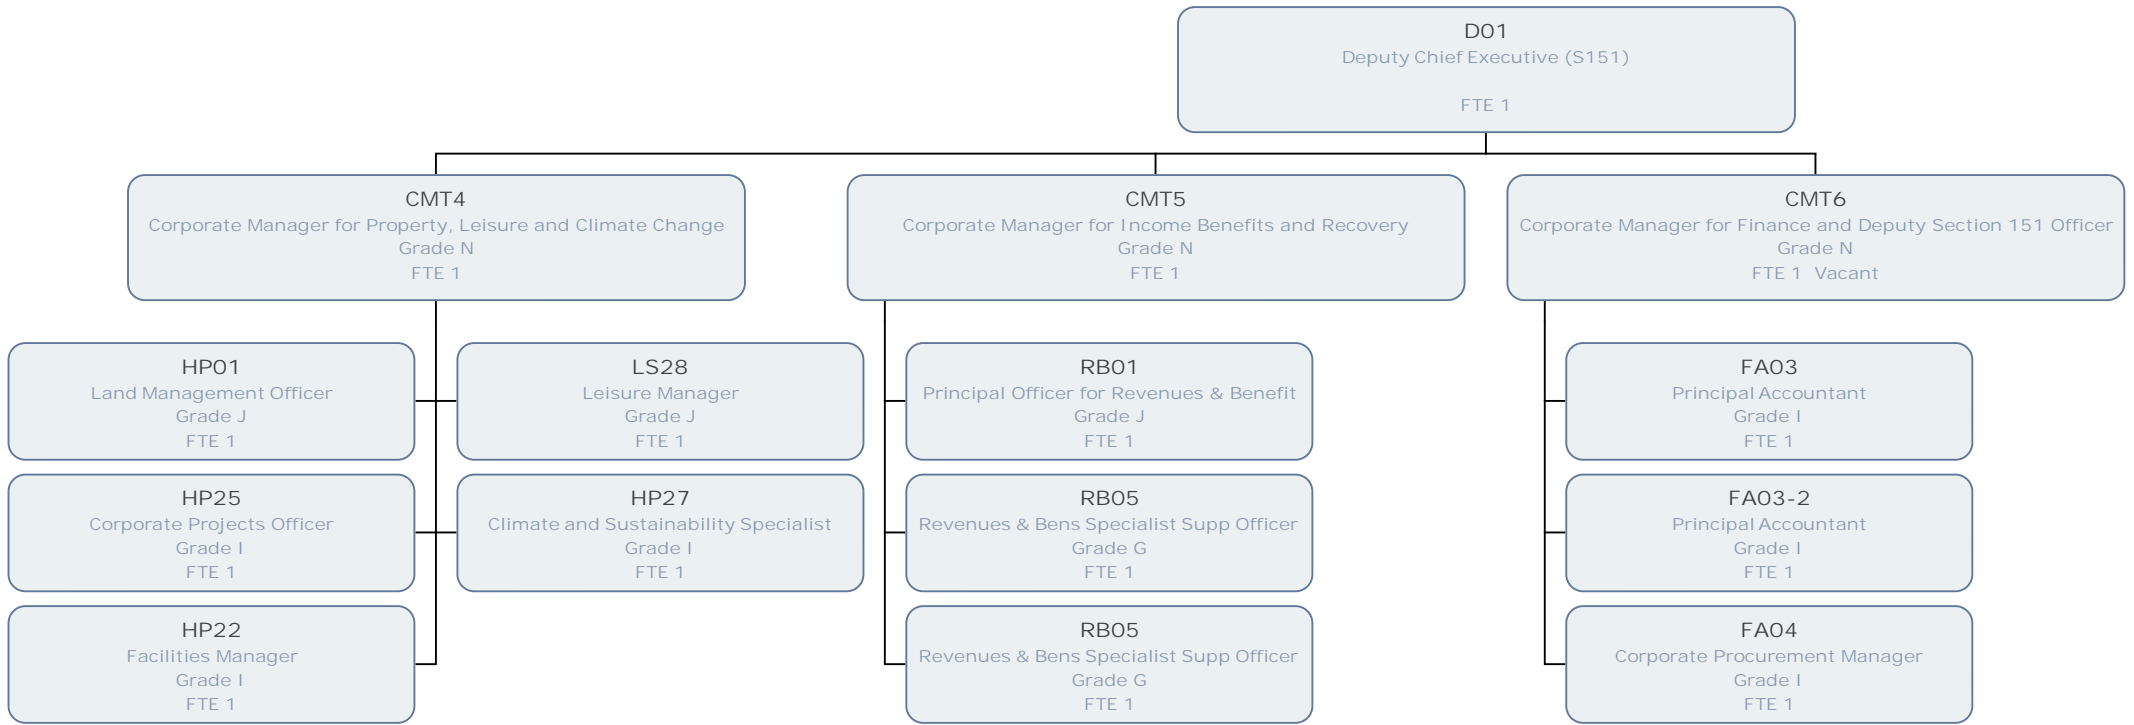

Establishment Charts MDDC Management Structure 2021

Establishment Charts
Management of Mid Devon District Council

Establishment Chart
Finance, Resources and
Assets

**Establishment Chart
Business Improvement and Operations**

Establishment Chart
Planning Economy and Regeneration

Establishment Chart
Democratic Services