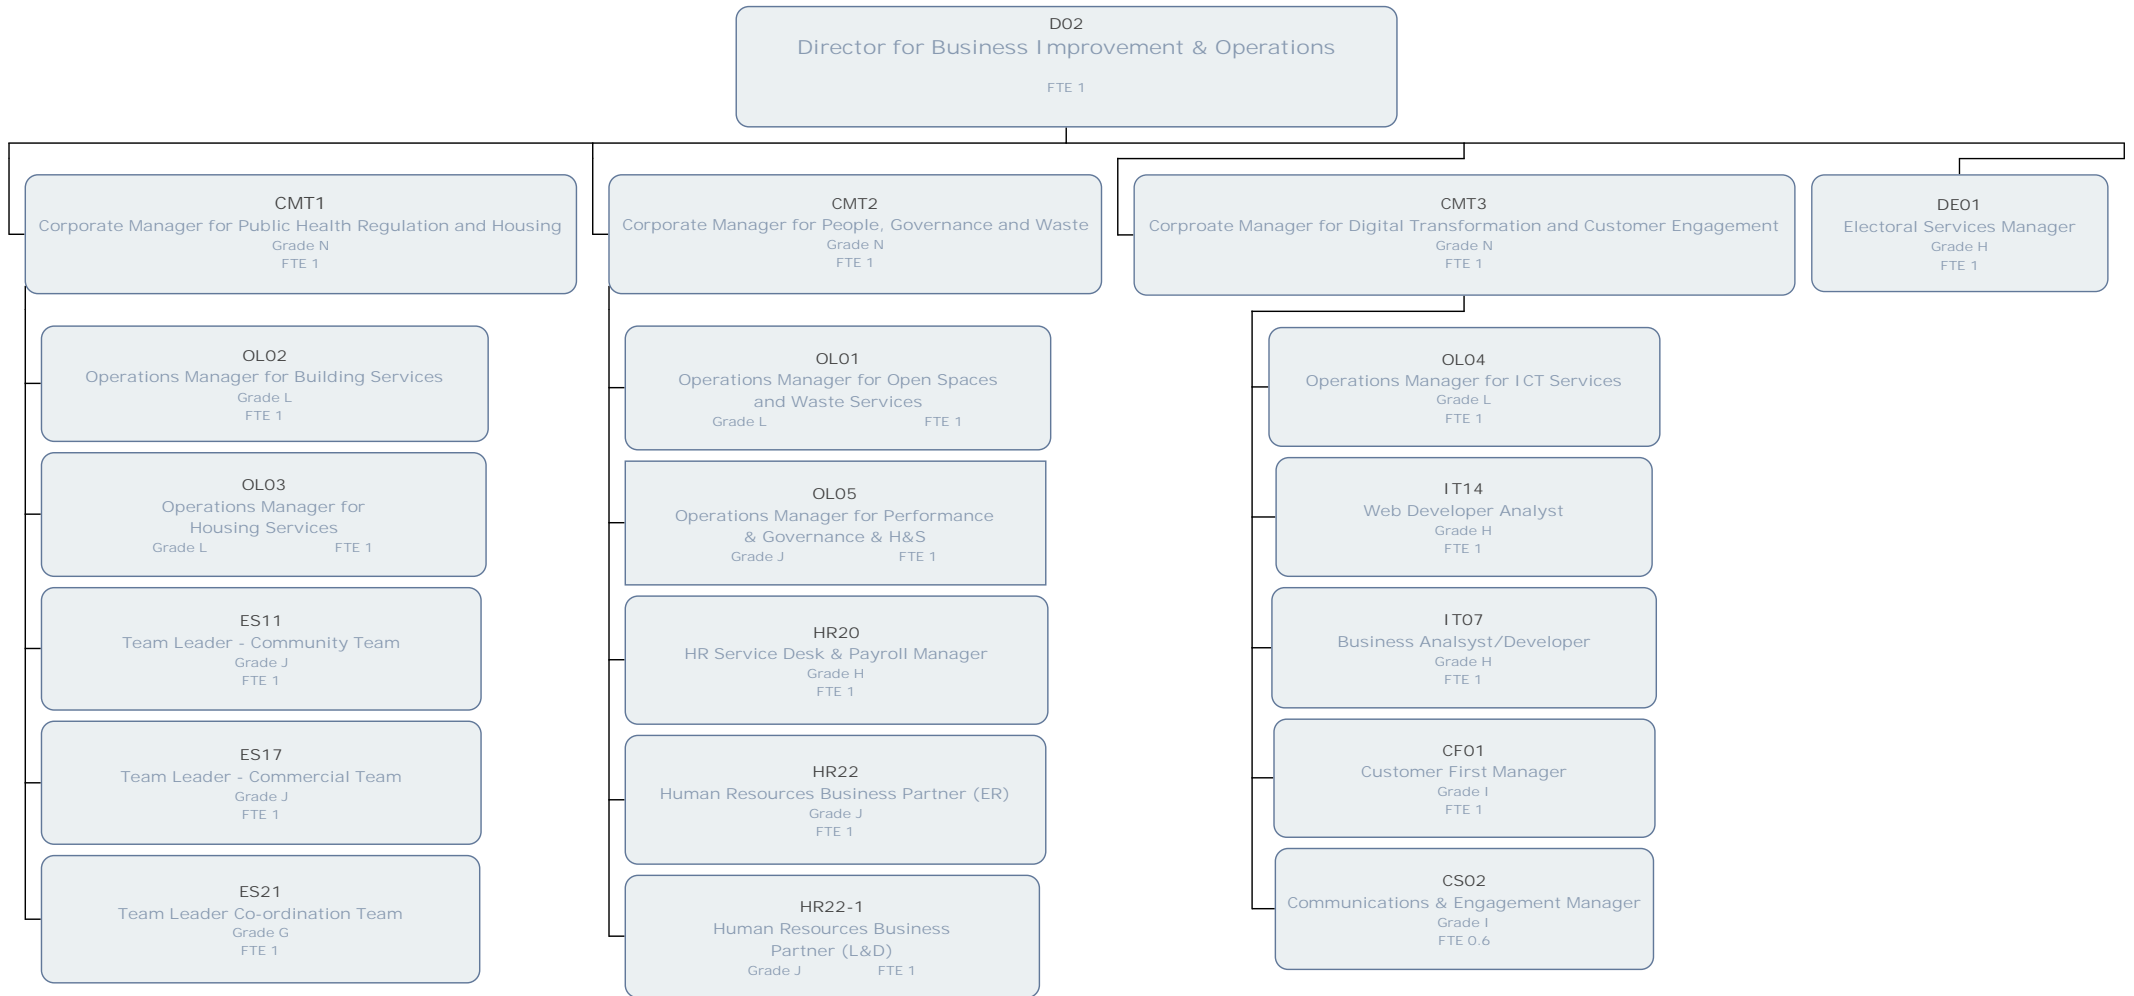

Establishment Charts MDDC Management Structure 2021

Establishment Charts
Management of Mid Devon District Council

Establishment Chart
Finance, Resources and
Assets

**Establishment Chart
Business Improvement and Operations**

Establishment Chart
Planning Economy and Regeneration

Establishment Chart
Democratic Services