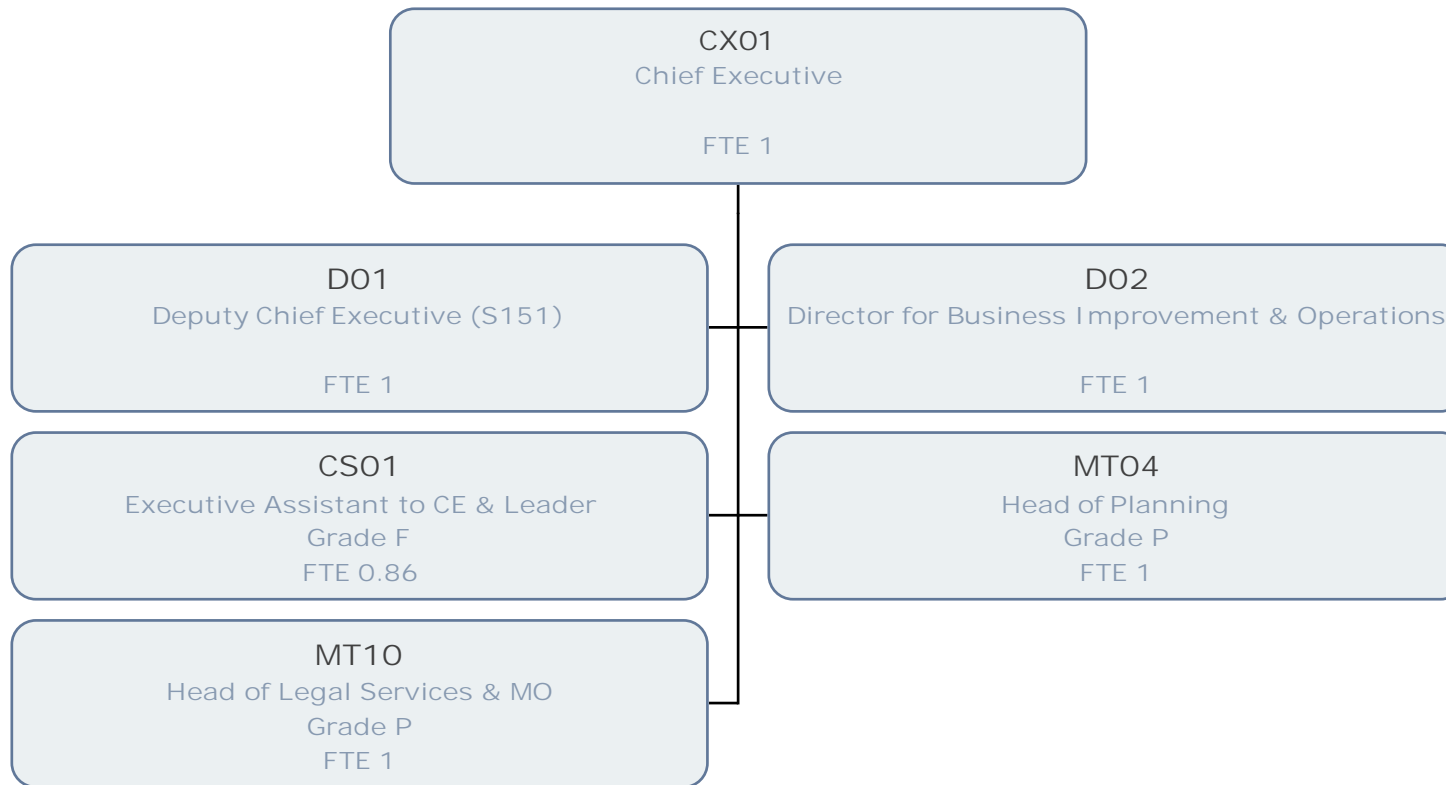

Establishment Charts MDDC Management Structure 2021

Establishment Charts
Management of Mid Devon District Council

Establishment Chart
Finance, Resources and
Assets

**Establishment Chart
Business Improvement and Operations**

Establishment Chart
Planning Economy and Regeneration

Establishment Chart
Democratic Services