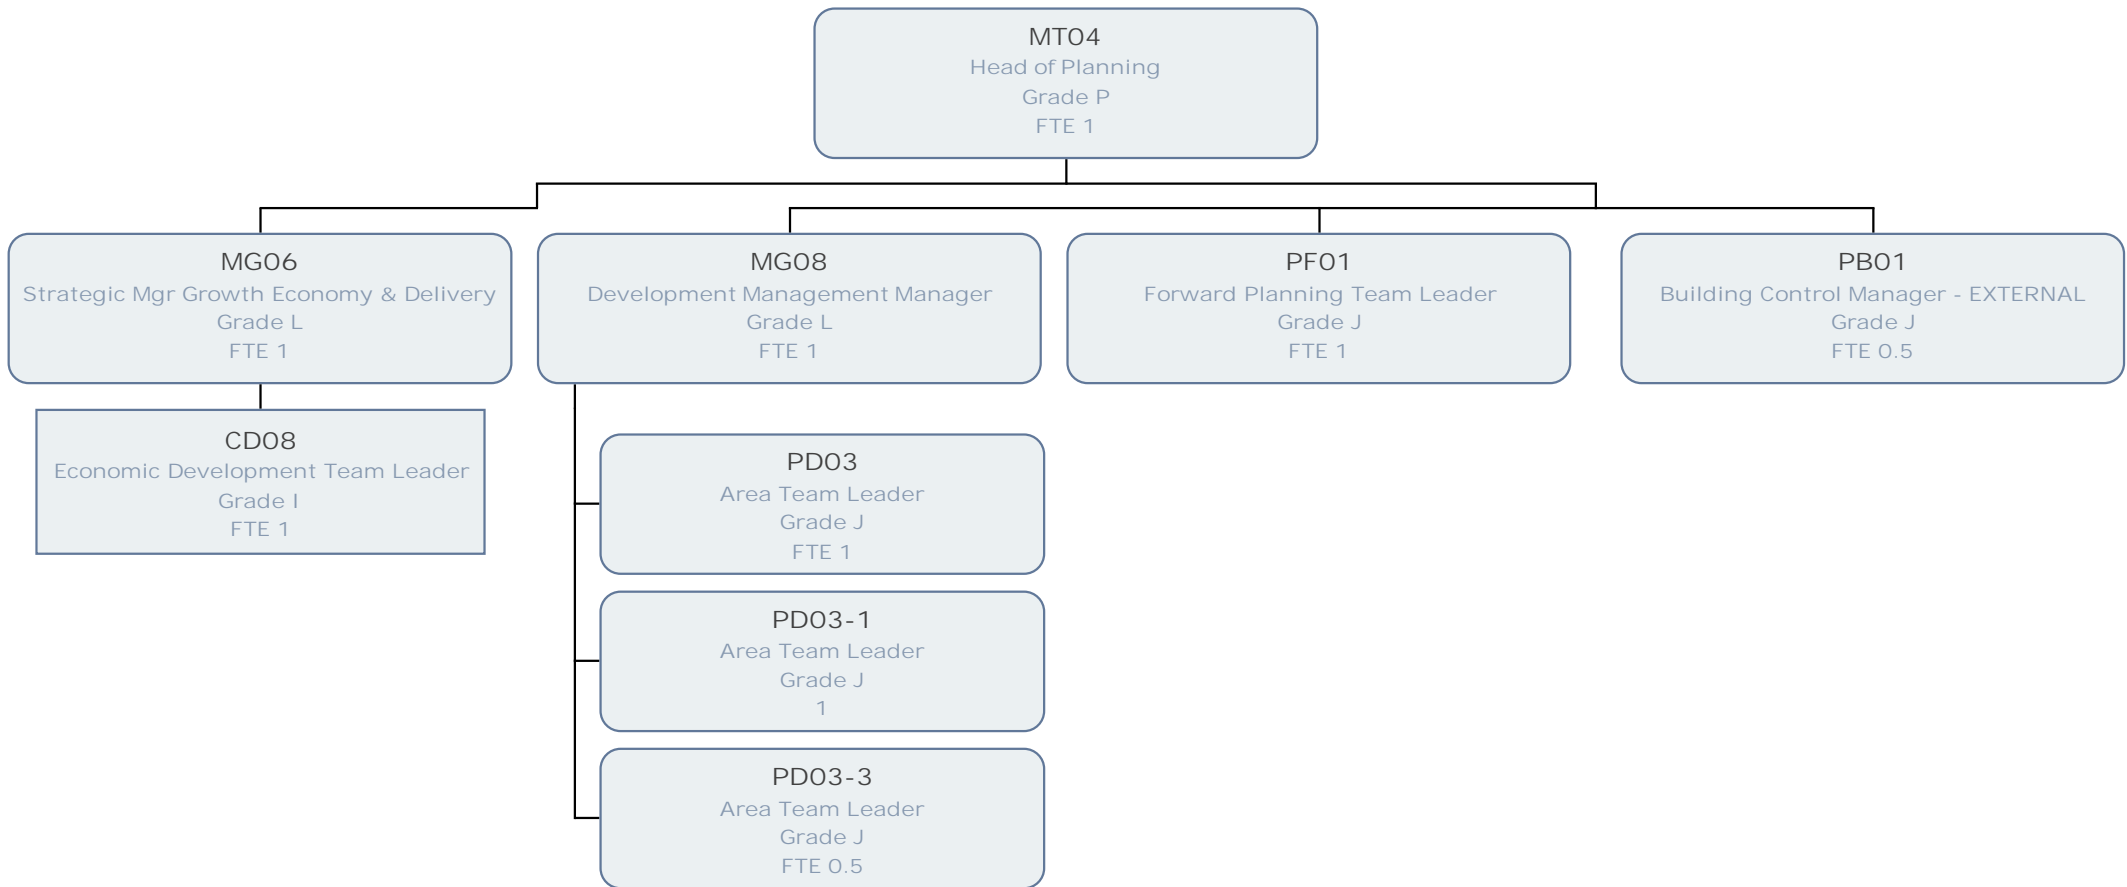

Establishment Charts MDDC Management Structure 2021

Establishment Charts
Management of Mid Devon District Council

Establishment Chart
Finance, Resources and
Assets

**Establishment Chart
Business Improvement and Operations**

Establishment Chart
Planning Economy and Regeneration

Establishment Chart
Democratic Services